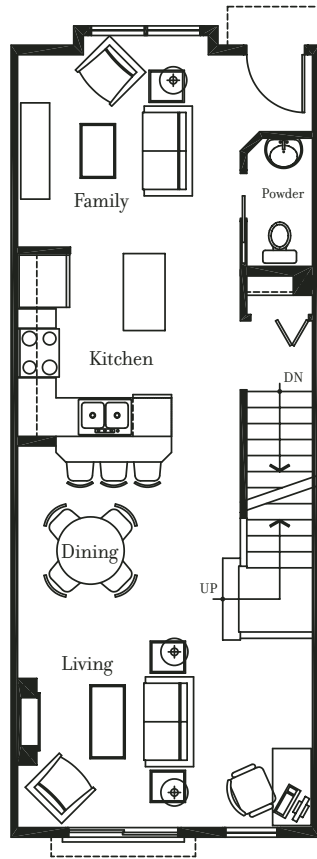

# Essence

3 bedrooms  
1,462 sq. ft.

Lower

Main

Upper