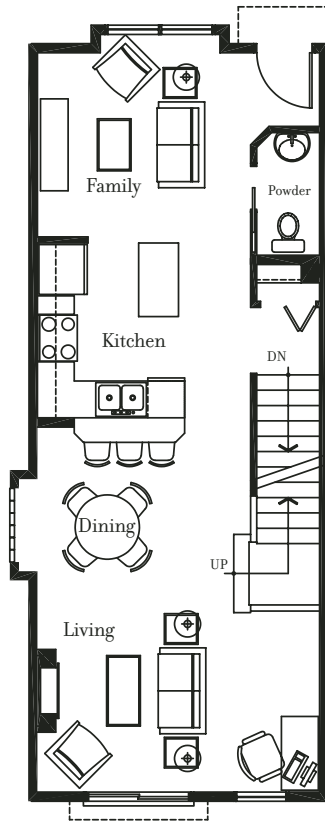

Dream

3 bedrooms
1,482 sq. ft.

Lower

Main

Upper