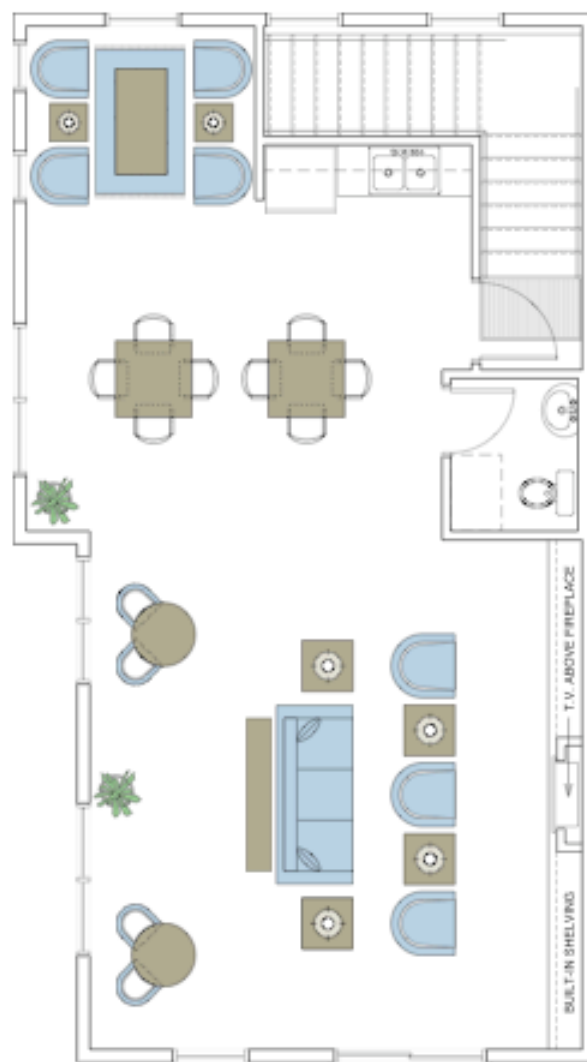

## Your private clubhouse

Home ownership at Allure includes access to a private 1,754 sq. ft. on-site clubhouse, where owners choose the facilities. These could include:

- Fitness area
- Demonstration kitchen
- Woodwork area
- Poker room
- Surround-sound theatre
- Yoga room
- Pottery area & kiln
- Party room
- Billiards room
- Video game room

Or something else you've thought of but we haven't yet!

Upper Floor

Main Floor