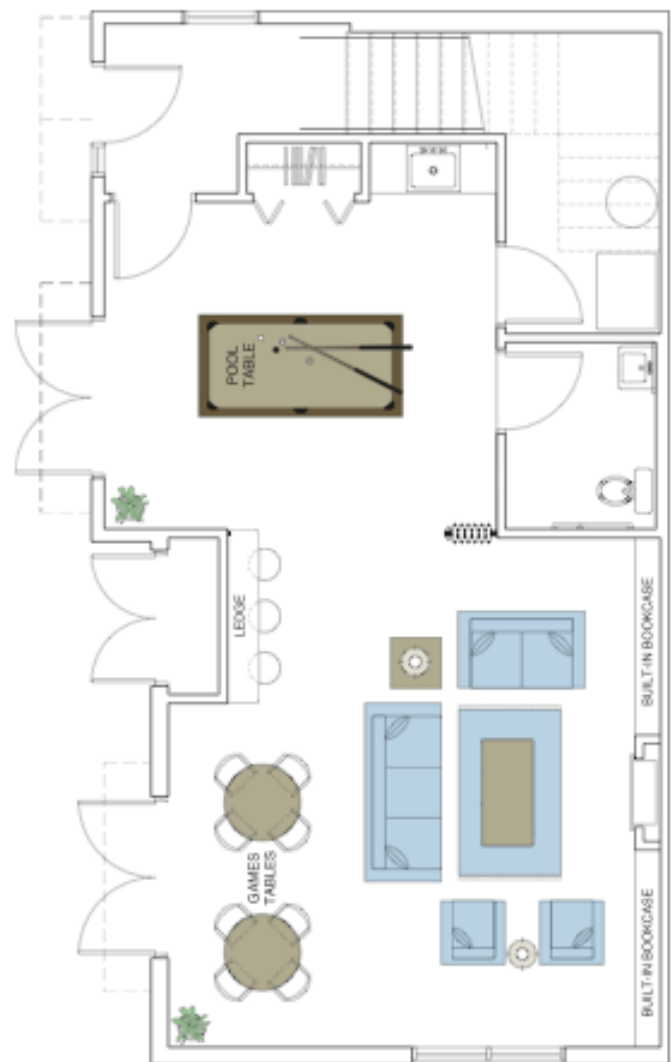

## Your private clubhouse

Home ownership at Allure includes access to a private 1,754 sq. ft. on-site clubhouse, where owners choose the facilities. These could include:

- Fitness area
- Demonstration kitchen
- Woodwork area
- Poker room
- Surround-sound theatre
- Yoga room
- Pottery area & kiln
- Party room
- Billiards room
- Video game room

Or something else you've thought of but we haven't yet!

Upper Floor

Main Floor