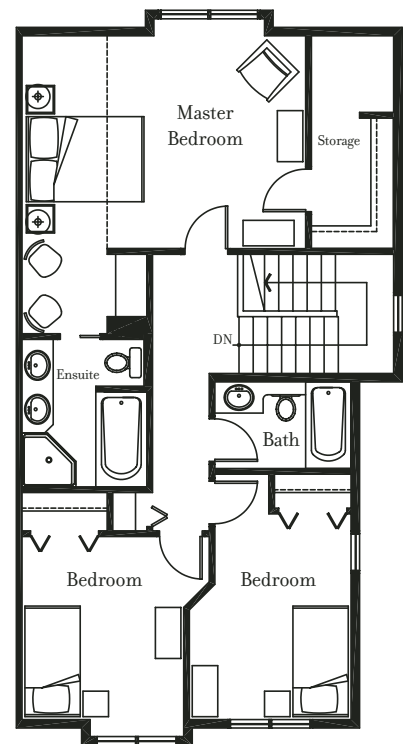

Calm 3

3 bedrooms – 2,247 sq. ft.

1,778 sq. ft. + 469 sq. ft. finished bonus area

Lower

Main

Upper