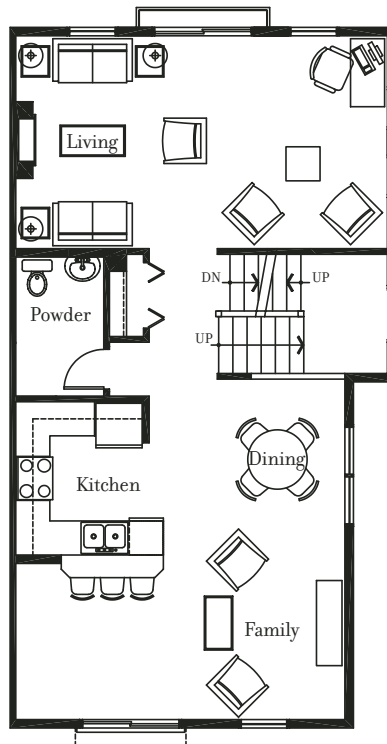

Calm 3

3 bedrooms – 2,247 sq. ft.

1,778 sq. ft. + 469 sq. ft. finished bonus area

Lower

Main

Upper