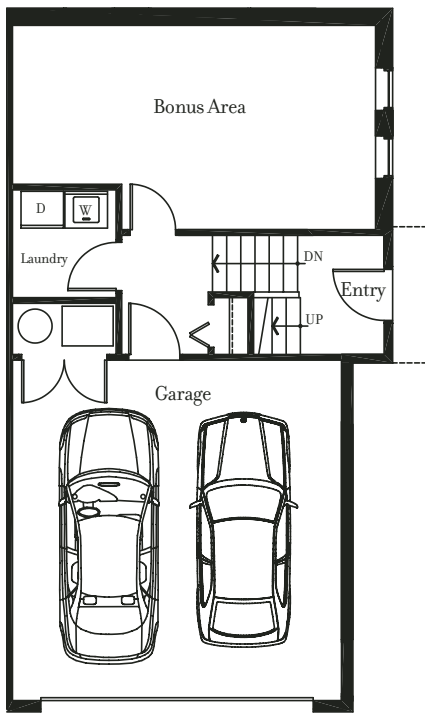

Calm 3

3 bedrooms – 2,247 sq. ft.

1,778 sq. ft. + 469 sq. ft. finished bonus area

Lower

Main

Upper