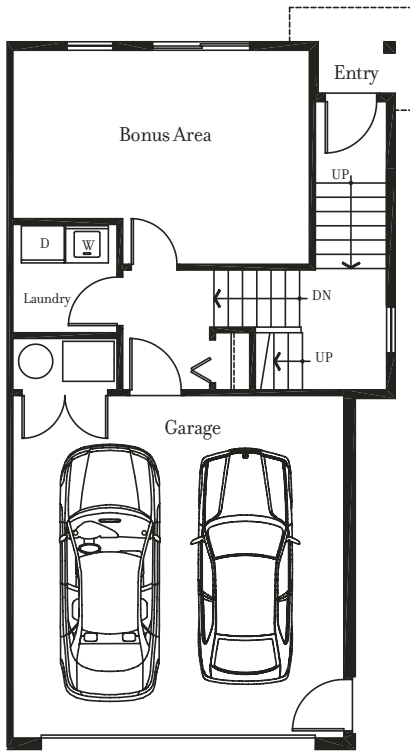

Calm 2

3 bedrooms – 2,233 sq. ft.

1,778 sq. ft. + 455 sq. ft. finished bonus area

Lower

Main

Upper