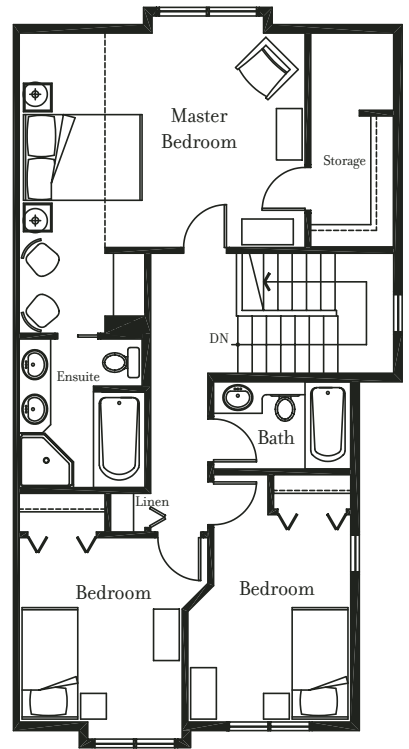

Calm 2

3 bedrooms – 2,233 sq. ft.

1,778 sq. ft. + 455 sq. ft. finished bonus area

Lower

Main

Upper