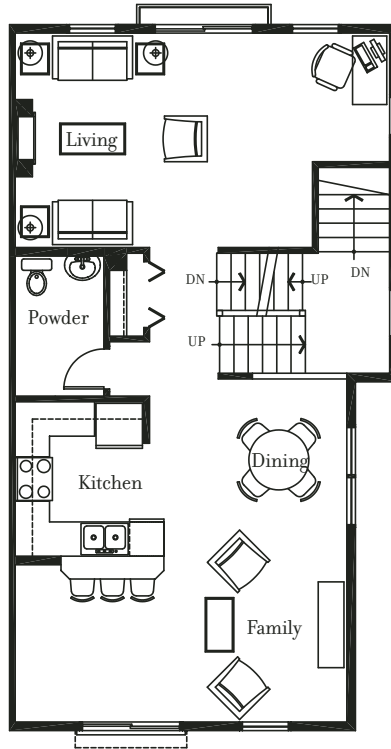

Calm 2

3 bedrooms – 2,233 sq. ft.

1,778 sq. ft. + 455 sq. ft. finished bonus area

Lower

Main

Upper