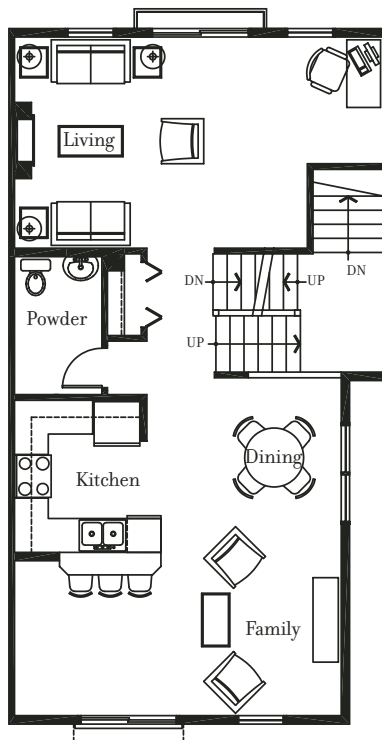

# Calm & Calm 1

3 bedrooms – 2,247 sq. ft.

1,778 sq. ft. + 469 sq. ft. finished bonus area

Lower

Main

Upper

*Dotted line indicates Calm homes only.*

In our continuing effort to meet the challenges of product improvement and maintaining the high standard of Allure, we reserve the right to make modifications and changes to the building design, specifications, features, floorplans and prices without prior notice.