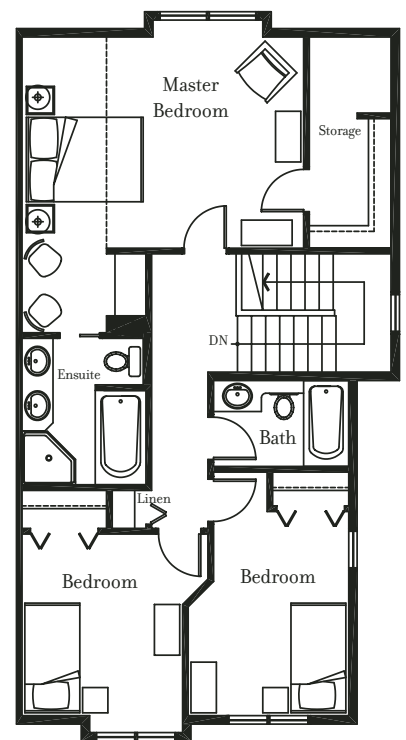

# Calm & Calm 1

3 bedrooms – 2,247 sq. ft.

1,778 sq. ft. + 469 sq. ft. finished bonus area

Lower

Main

Upper

*Dotted line indicates Calm homes only.*

In our continuing effort to meet the challenges of product improvement and maintaining the high standard of Allure, we reserve the right to make modifications and changes to the building design, specifications, features, floorplans and prices without prior notice.