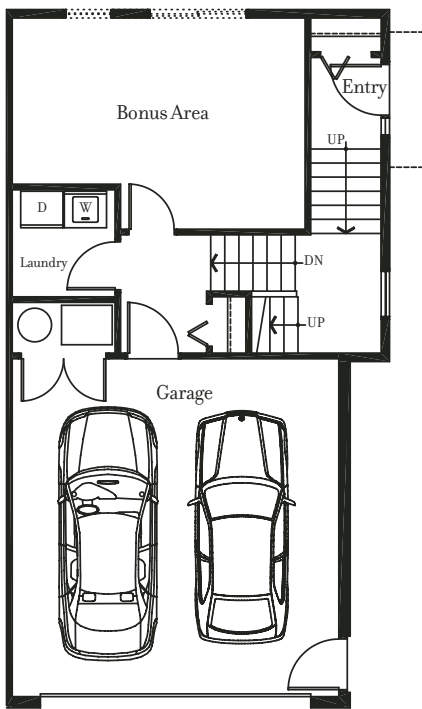

# Calm & Calm 1

3 bedrooms – 2,247 sq. ft.

1,778 sq. ft. + 469 sq. ft. finished bonus area

Lower

Main

Upper

*Dotted line indicates Calm homes only.*

In our continuing effort to meet the challenges of product improvement and maintaining the high standard of Allure, we reserve the right to make modifications and changes to the building design, specifications, features, floorplans and prices without prior notice.